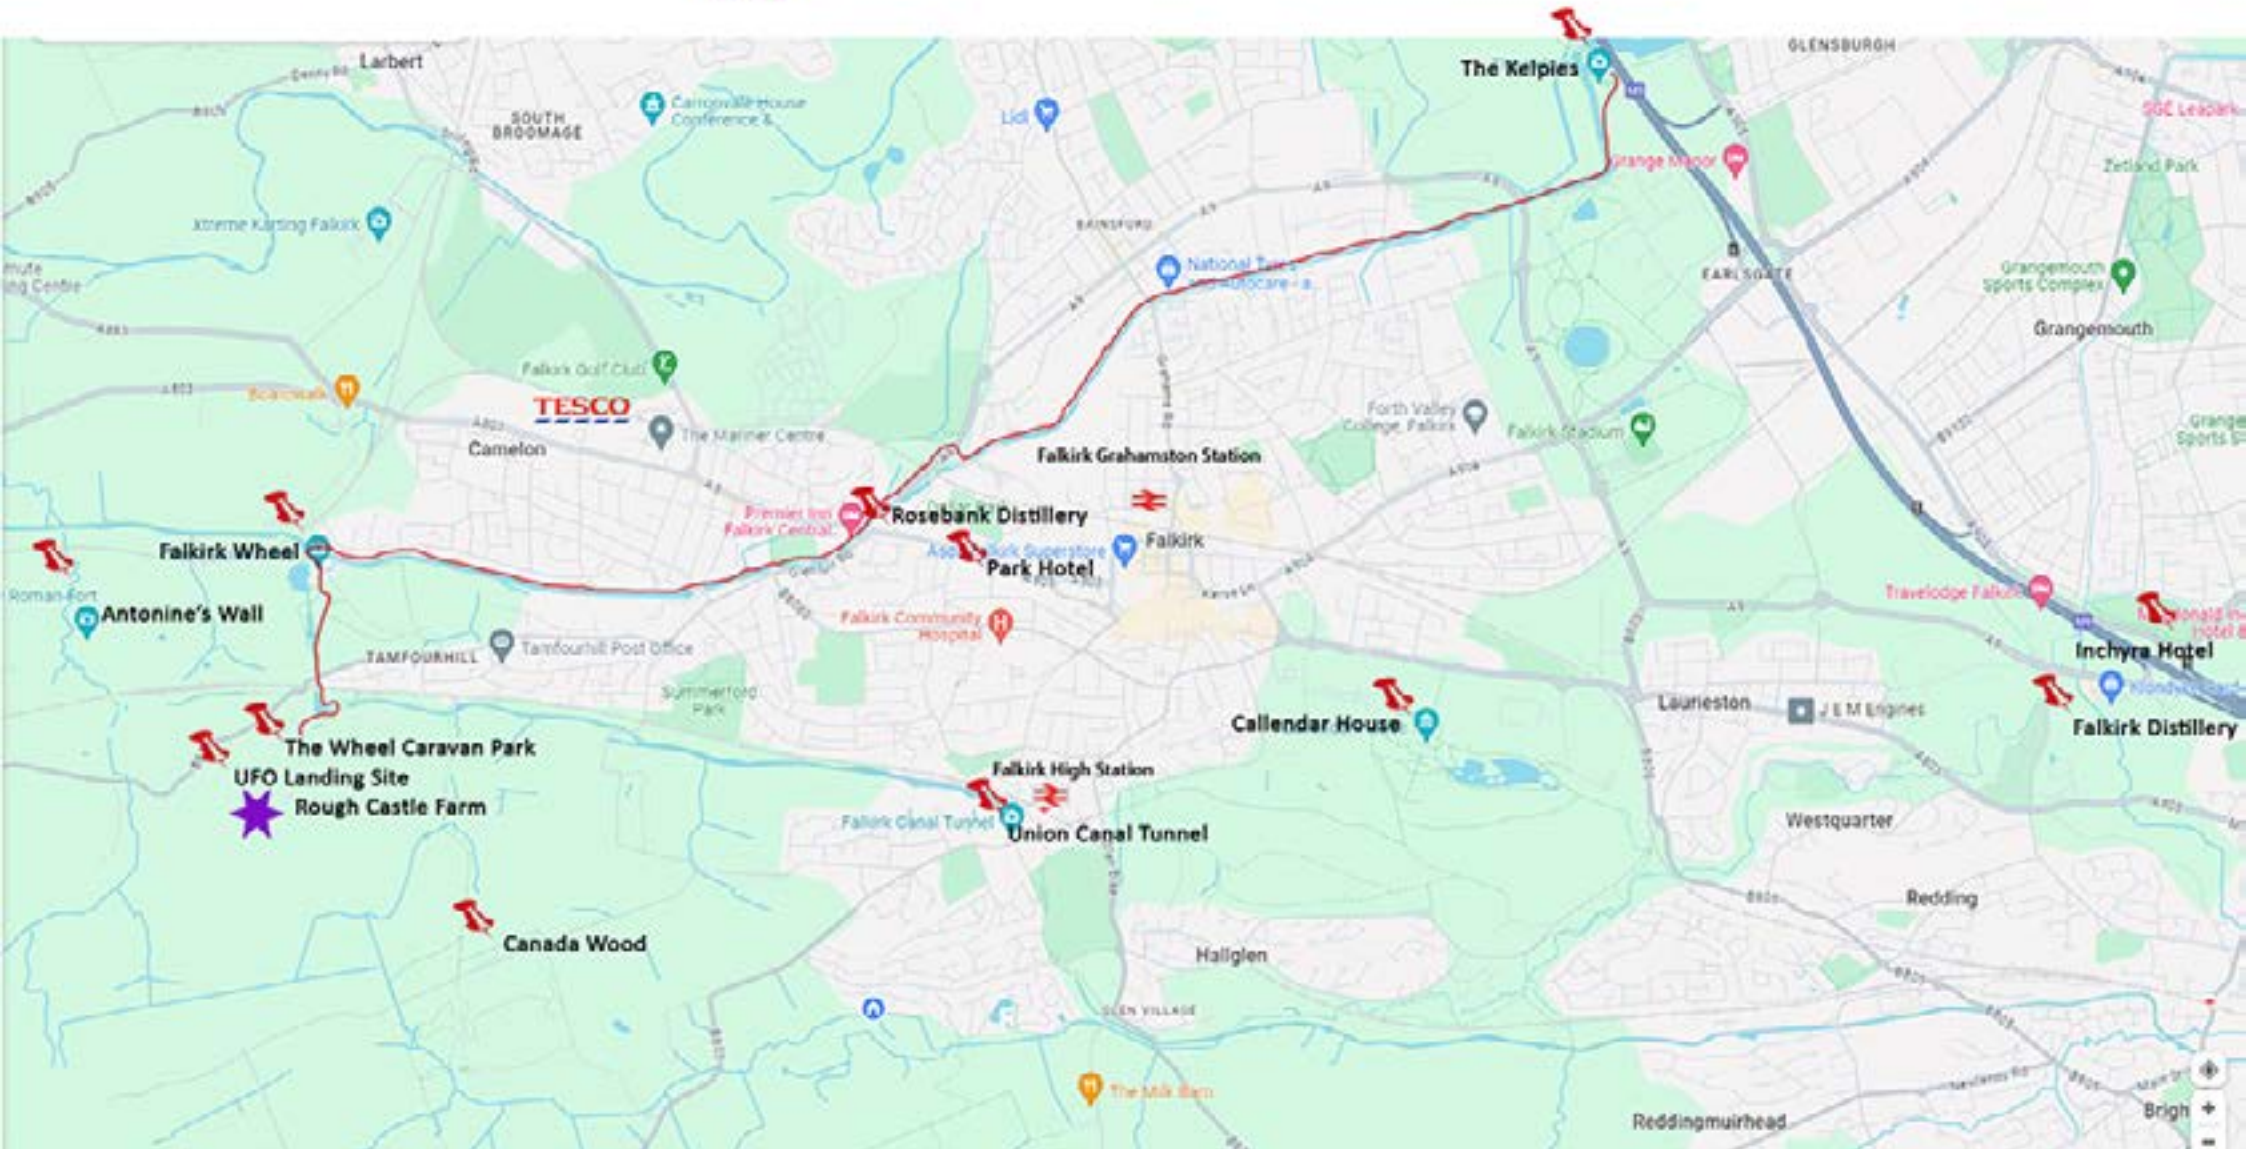

Falkirk Horse Drawn Carriage Tours

Rough Castle Farm Falkirk FK1 4RX 07872 574164